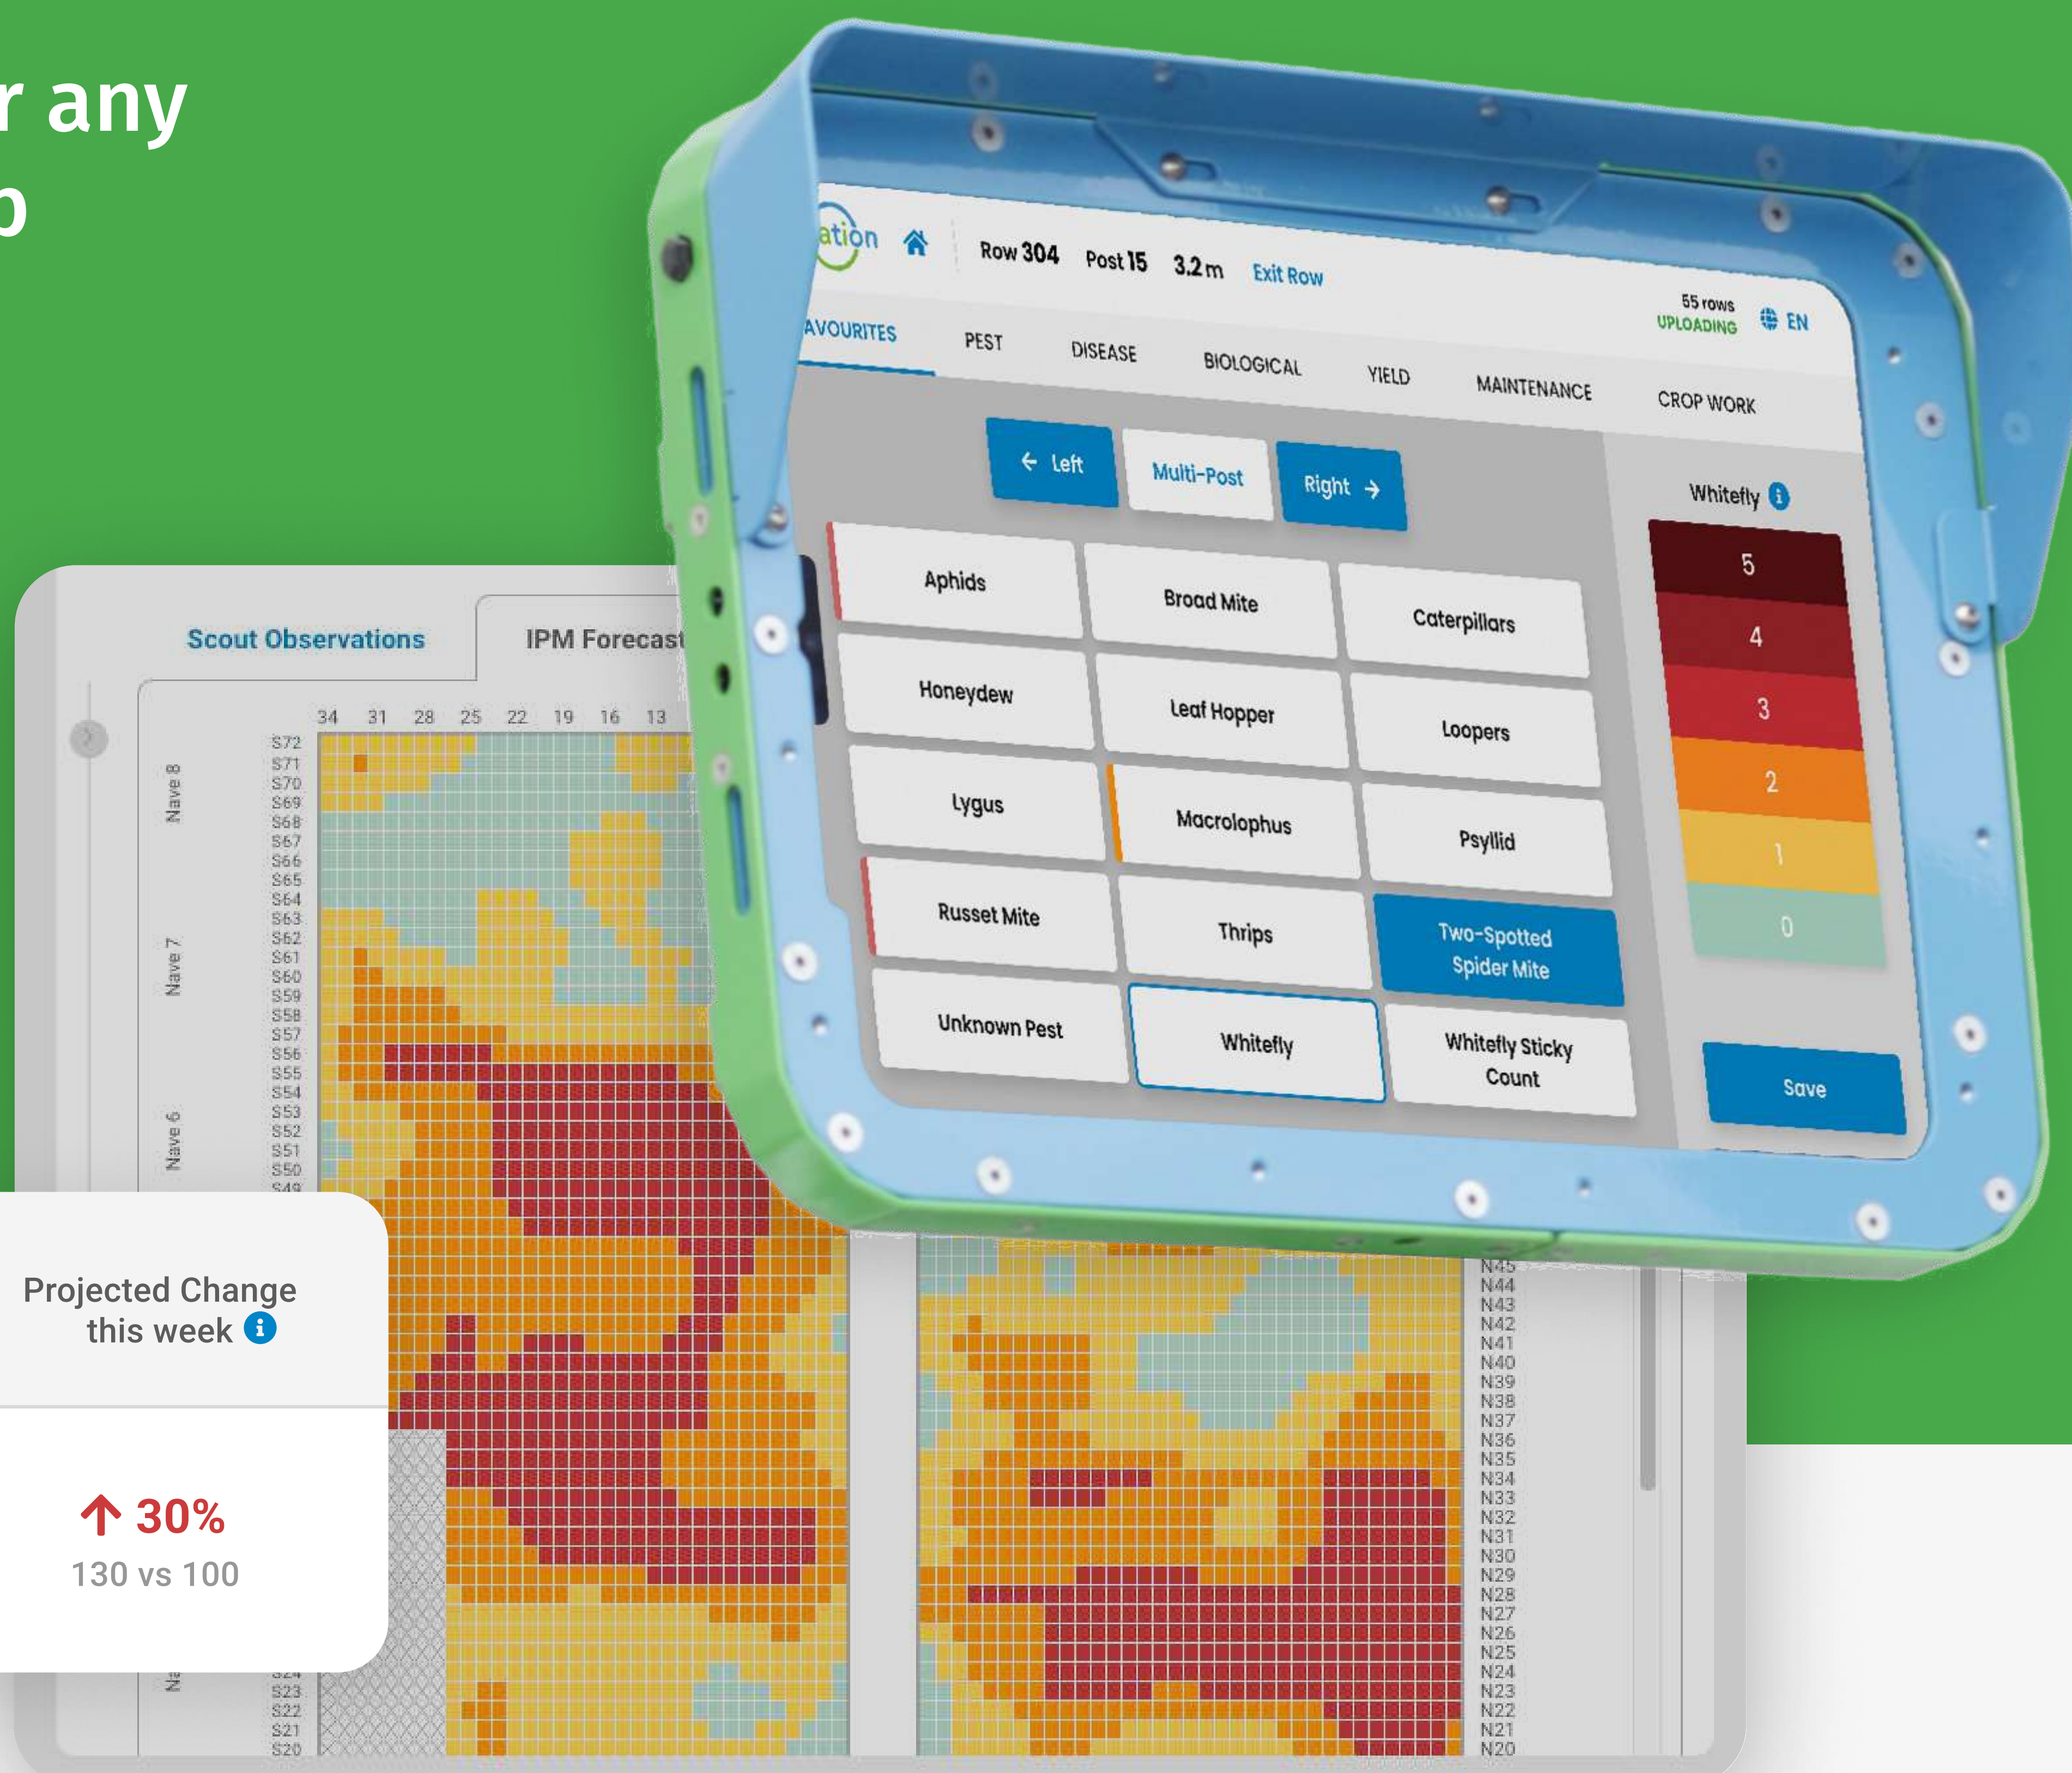

## Your Ultimate IPM Solution for any greenhouses growing any crop

In the face of escalating treatment costs, mastering efficient management is more vital than ever. The OKO Platform revolutionizes your approach to Integrated Pest Management (IPM), transforming it into a seamless and highly efficient process.

## Why should I digitize my IPM with OKO Platform?

In commercial greenhouses, the pen-and-paper approach to IPM is quickly showing its limitations. Key challenges include tedious and error prone data collection, delayed response times, and treatment overuse.

## What is OKO IPM Platform?

OKO Platform is your comprehensive solution for managing greenhouse IPM.

- **High Quality Scouting:** Easily record IPM, maintenance issues, or plant observations
- **Location Precision:** Navigate your greenhouse effortlessly with our automated location system
- **Portable System:** Designed to be handheld, or easily mounted on any greenhouse cart.
- **Fills scouting gaps:** IPM Forecasts augment your scouting efforts.
- **Centralized Dashboard:** Access both grid and chart views of your historical IPM records from anywhere in your language.